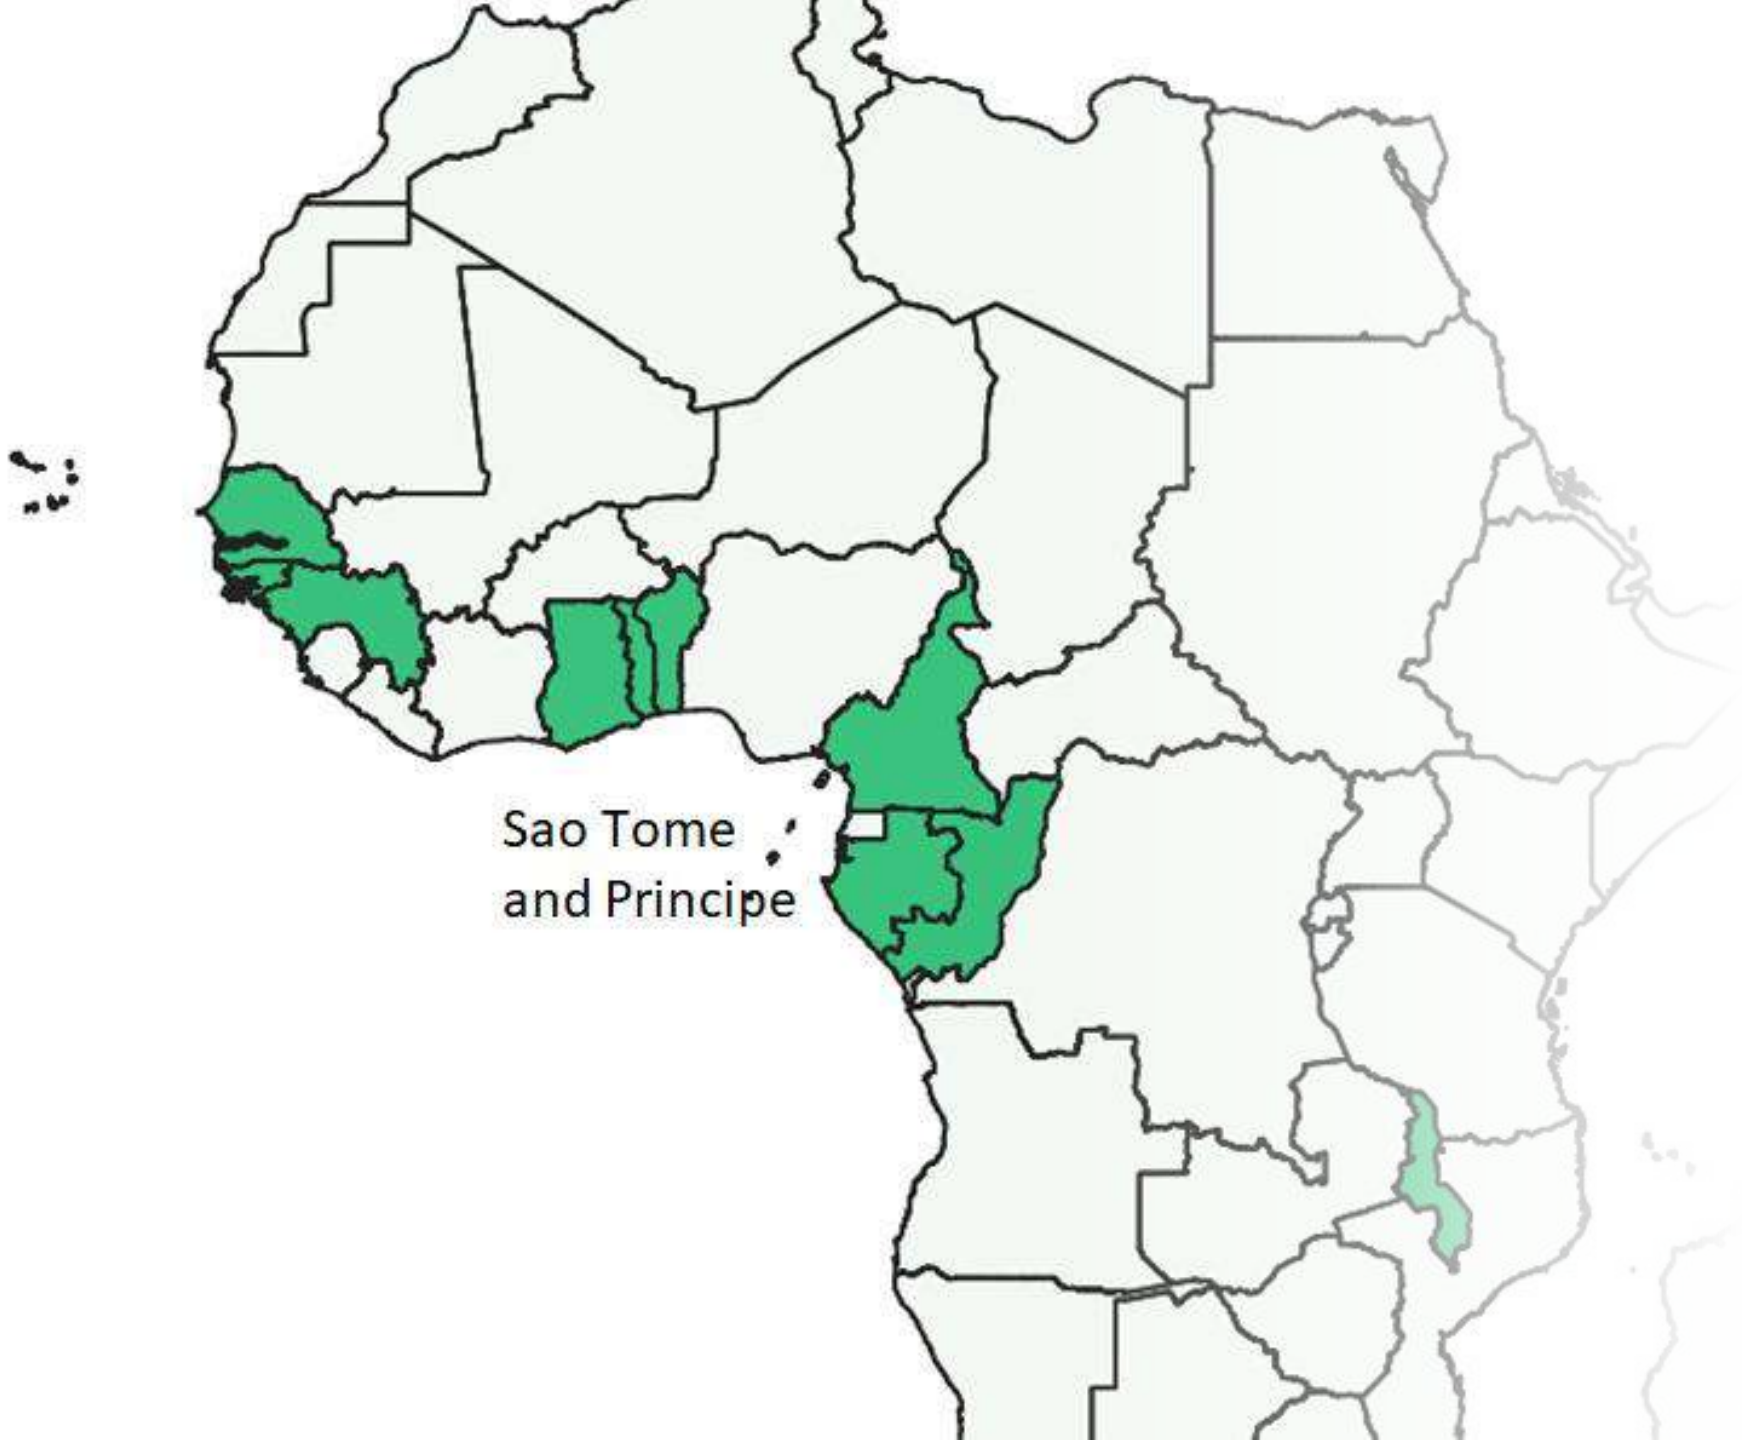

A STEP FOWARD INTO OUR OCEAN

By

Aristide TAKOUKAM KAMLA

Best 6 hr 31 3 days

Dschang, Cameroon

Lake Ossa, Cameroon

Add destination

Leave now

Options

Send directions to your phone

via N5 and N3

6 hr 31 min

Fastest route now due to traffic conditions

283 km

Details

Hotels

Sao Tome
and Principe

With the Support of National
Geographic Society

A CATALOGUE ON THE ELASMOBRANCH FISHERY RESOURCES OF CAMEROON

SHARKS AND RAYS

PREPARED AND PRESENTED BY

AFRICAN MARINE MAMMAL CONSERVATION ORGANIZATION /
THE TRAINEE: CHOFRANE LABYEDH